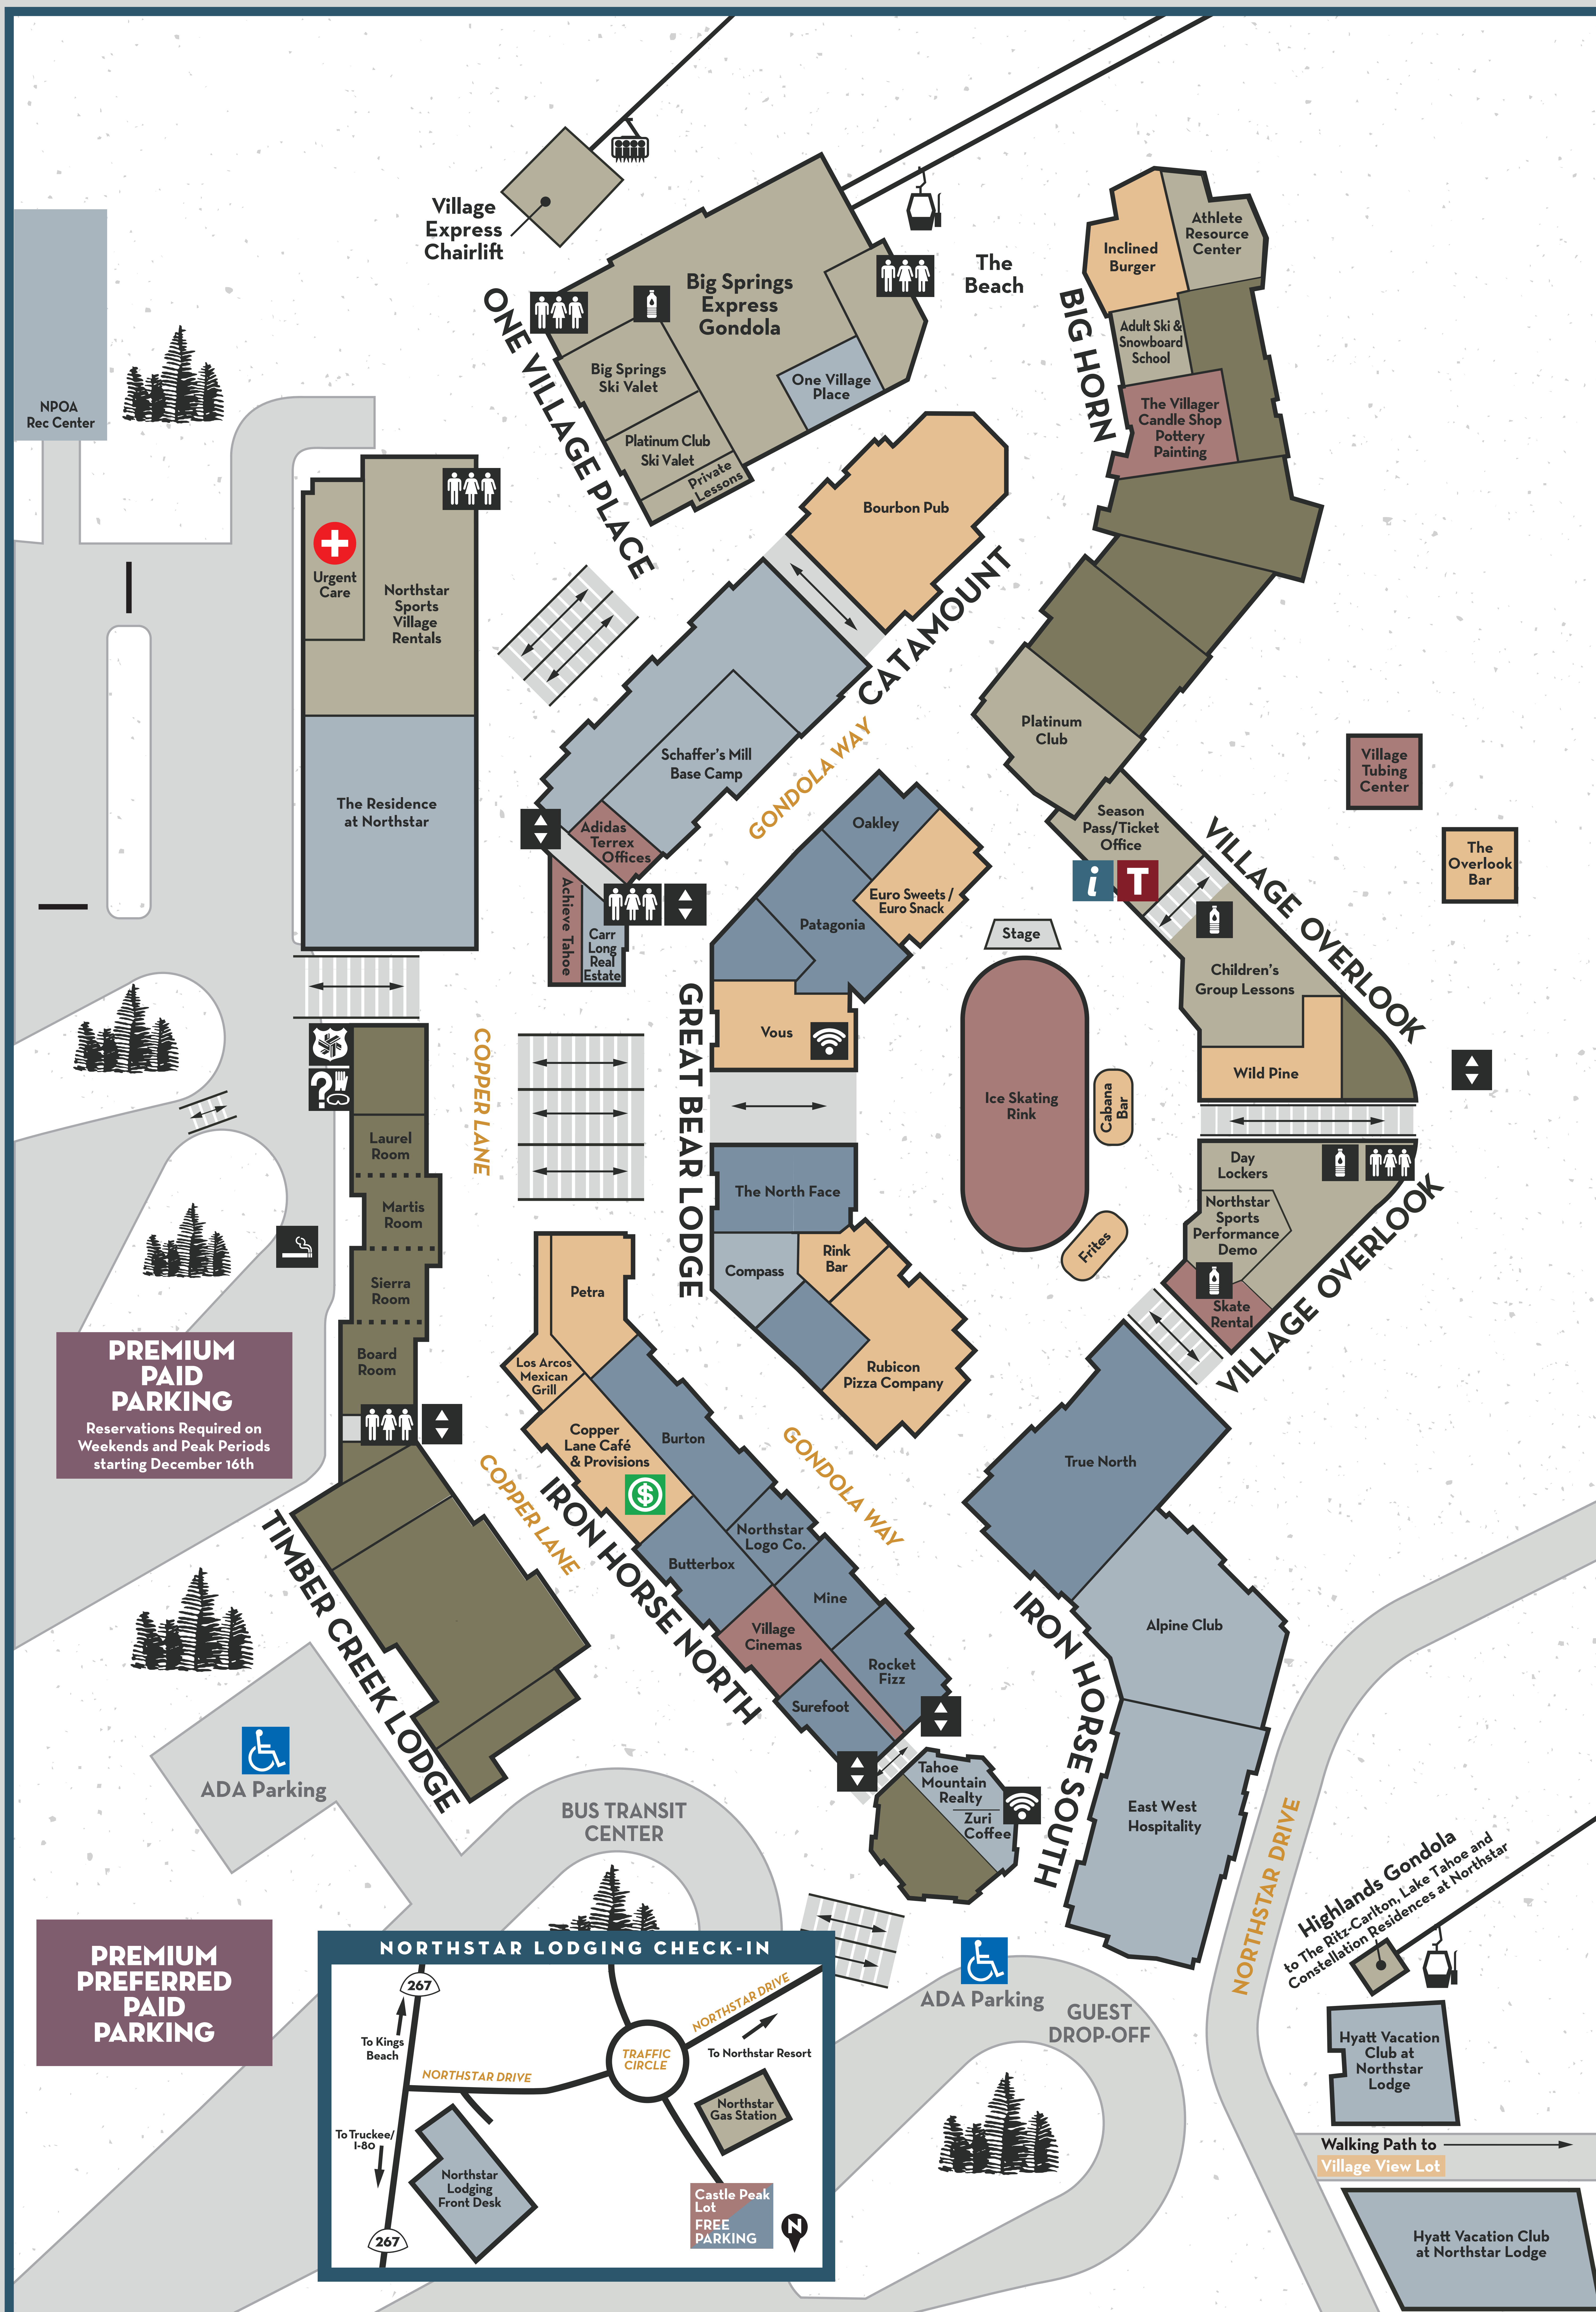

DIRECTORY

ATM

Handicap Access

Elevator

Water Stations

Lost & Found

Restrooms

Security

Smoking Area

Tickets

Urgent Care

WiFi

BUSINESS AND SERVICE LISTINGS

DINING & RESTAURANTS	Bourbon Pub	ACTIVITIES	Ice Skating Rentals	RESORT SERVICES	Big Springs Express Gondola	OFFICES & CONFERENCE ROOMS	Board Room	RETAIL	Burton	
	Copper Lane Café & Provisions		Ice Skating Rink		Day Lockers		Overnight Ski & Snowboard Storage		Laurel Room	Butterbox
	Euro Sweets/Euro Snacks		The Villager Candle Shop, Pottery & More		Northstar Sports Performance Demo		Private Lessons		Martis Room	Mine
	Inclined Burger		Village Cinemas		Northstar Sports Village Rentals		Season Pass & Ticket Office		Sierra Room	Northstar Logo Co.
	Los Arcos Mexican Grill		Village Tubing Center		Adult Ski & Snowboard School		Urgent Care			Oakley
	Petra									Patagonia
	Rubicon Pizza Company									Rocket Fizz
	Vous									Surefoot
	Wild Pine									The North Face
	Zuri Coffee									The Villager Candle Shop, Pottery & More
					True North					